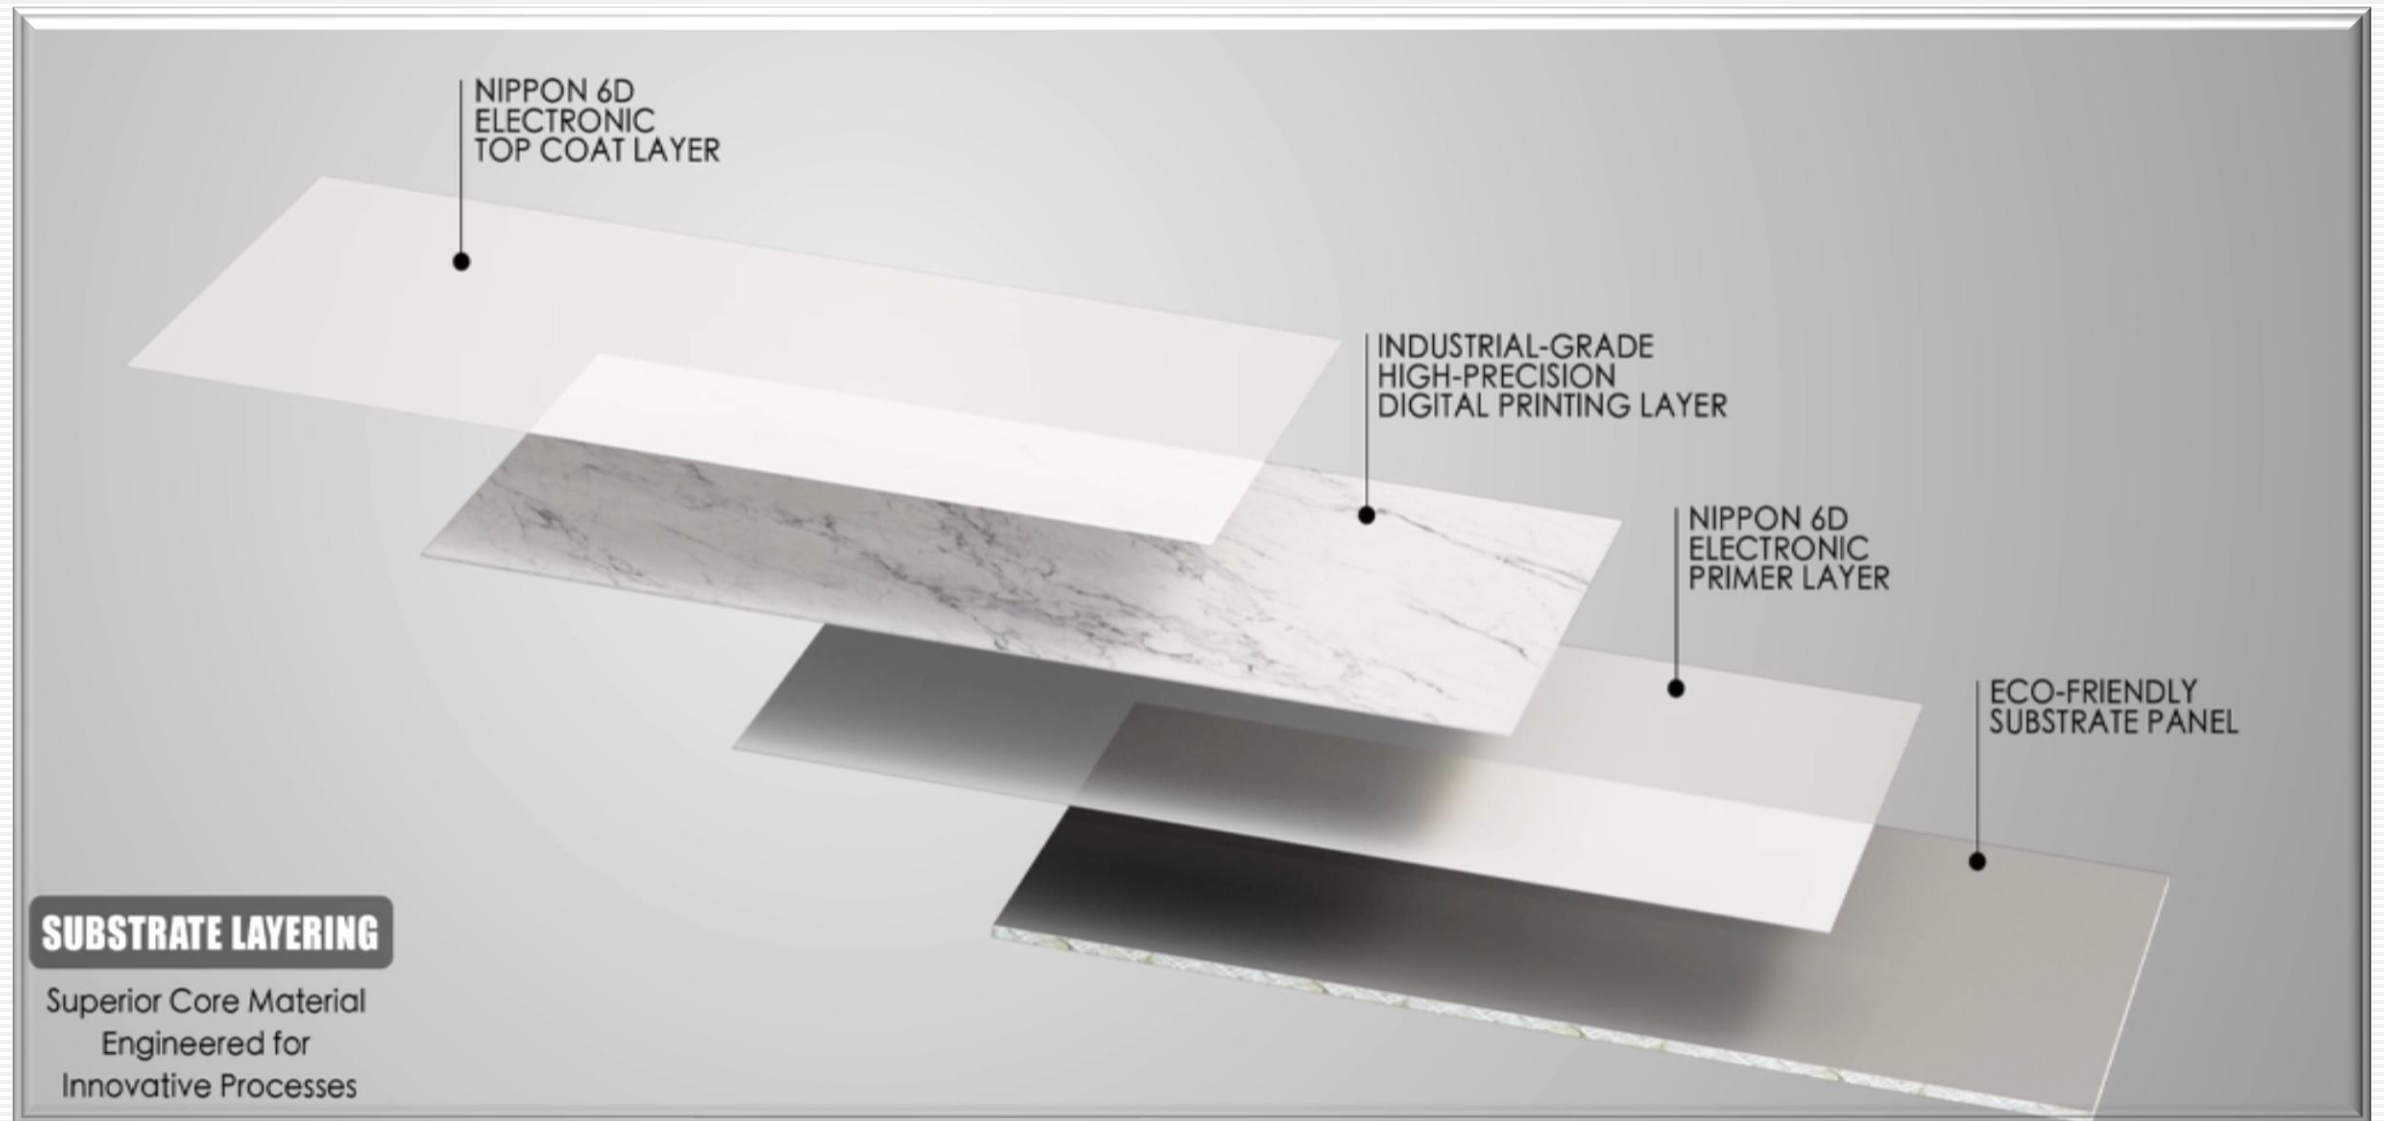

## Our Company

Welcome to AMA Group.

**ARIMICHI** is where architectural surfaces transcend function and become expression. Rooted in the discipline of Japanese precision and guided by an unwavering respect for craftsmanship. **ARIMICHI** redefines the future of premium surfaces. We unite advanced Japanese engineering with a deeply client-centered design philosophy - creating materials that are not merely applied, but thoughtfully revealed. We specialize in high-performance SPC Wall Panels, SPC Flooring, and FOSB, each engineered through our proprietary 3D printing technology with 1,200 dpi. This exceptional resolution allows us to capture depth, texture, and tonal nuance with extraordinary clarity - delivering surfaces that feel as authentic as they look. Every panel and plank is an opportunity for perfection, tailored precisely to the vision it serves. **ARIMICHI** offers a seamless ecosystem - from conceptual design and technical consultation to meticulous execution. Our capabilities extend far beyond standard production. Through advanced digital printing and material engineering, we customize surfaces to meet individual spatial, aesthetic, and performance requirements. No two projects need be the same - because no two visions are. We are not simply a supplier. We are a creative and technical partner, committed to elevating each idea beyond expectation. Every surface we create is designed to endure - resilient, stable and precise - while embodying refined beauty suited for contemporary architecture and luxury interiors.

Wall Panel Surface Solution Expert

**ARIMICHI** 有り道，行き止まりなし

Wall Panel Surface Solution Expert

**ARIMICHI** 有り道，行き止まりなし

Digital Printing

High-definition visual layering with striking realism.

PP Film

Naturally refined textures with enduring elegance.