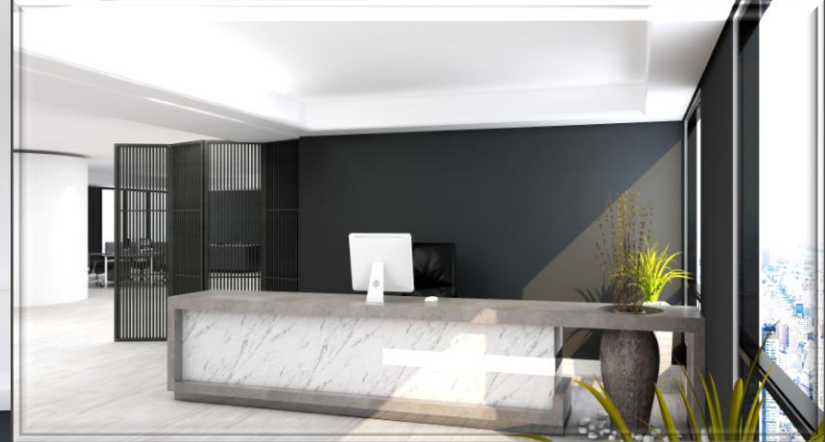

Série
effet
marbre

大理石調シリーズ
石調シリーズ

GLASHUTTE GREY
MS413